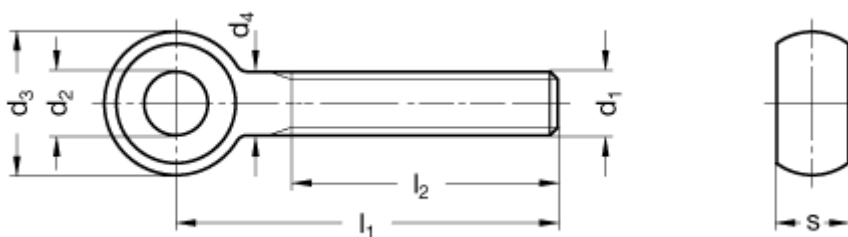

Article number: 201524M1260

Description: E+G Eye screws GN 1524-M12-60

Measures

d1	= M12
d2	= 12
d3	= 25
d4	= 12
l1	= 60
l2	= 42
s	= 14
Weight in (g)	= 70